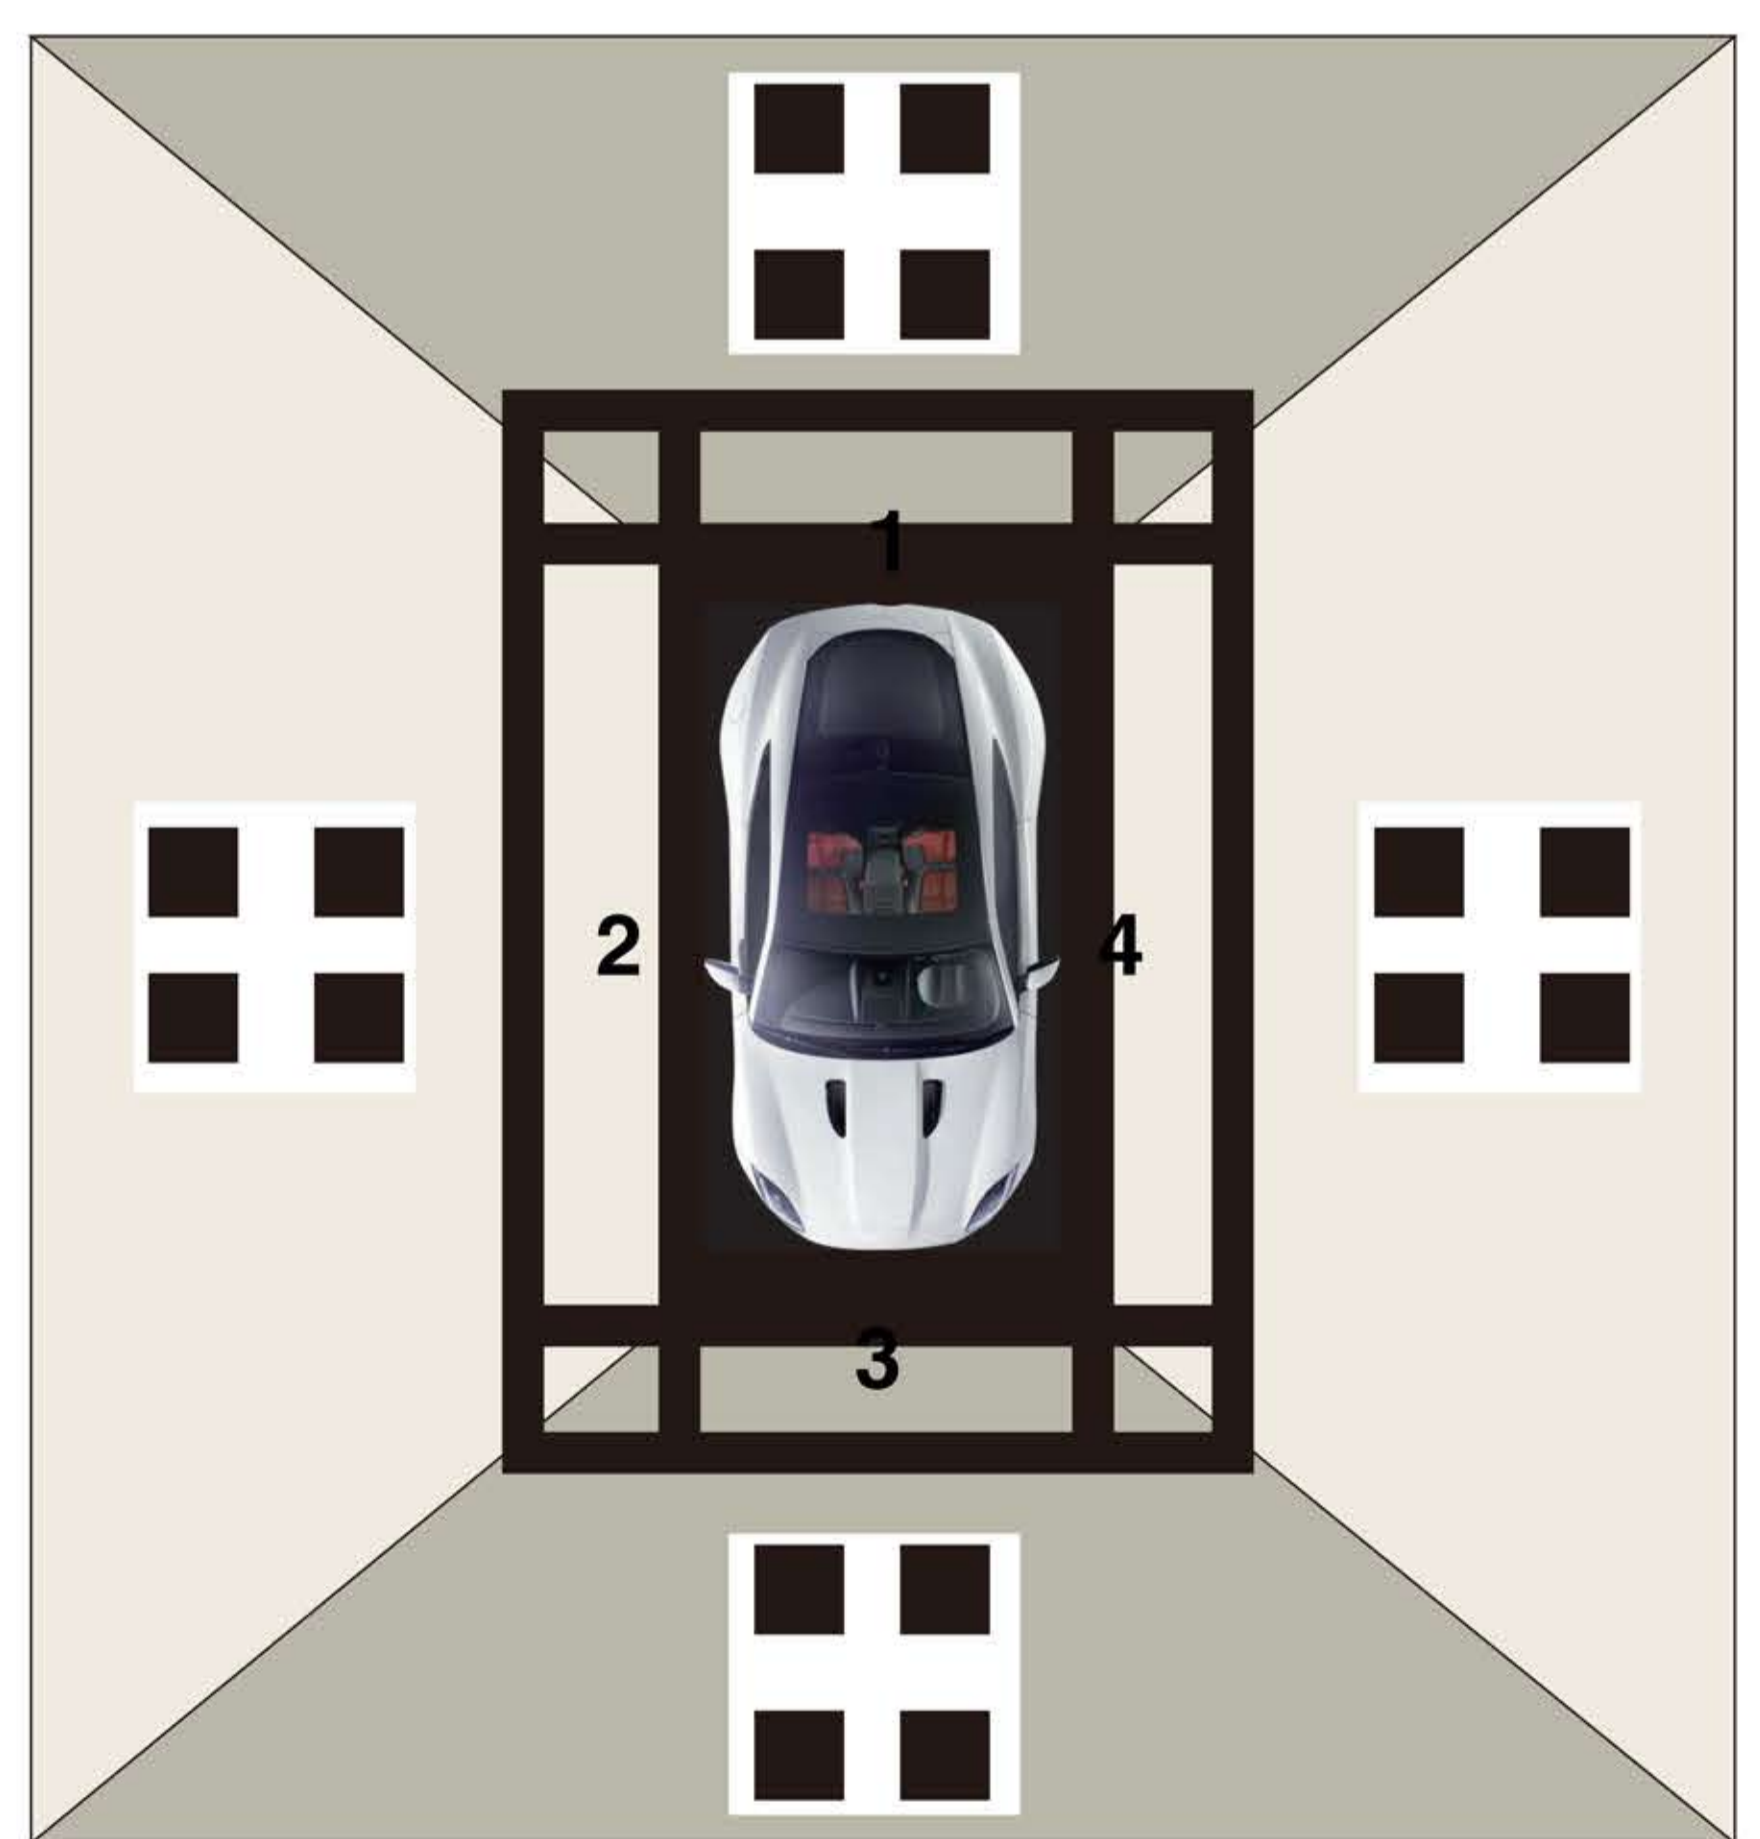

AROUND VIEW MONITOR

RAD-1000

360° DEGREE SCENE

Four Cameras

Real-time

Capture real-time images of around vehicle And display on the screen of head-unit

RoyalTek

www.royaltek.com