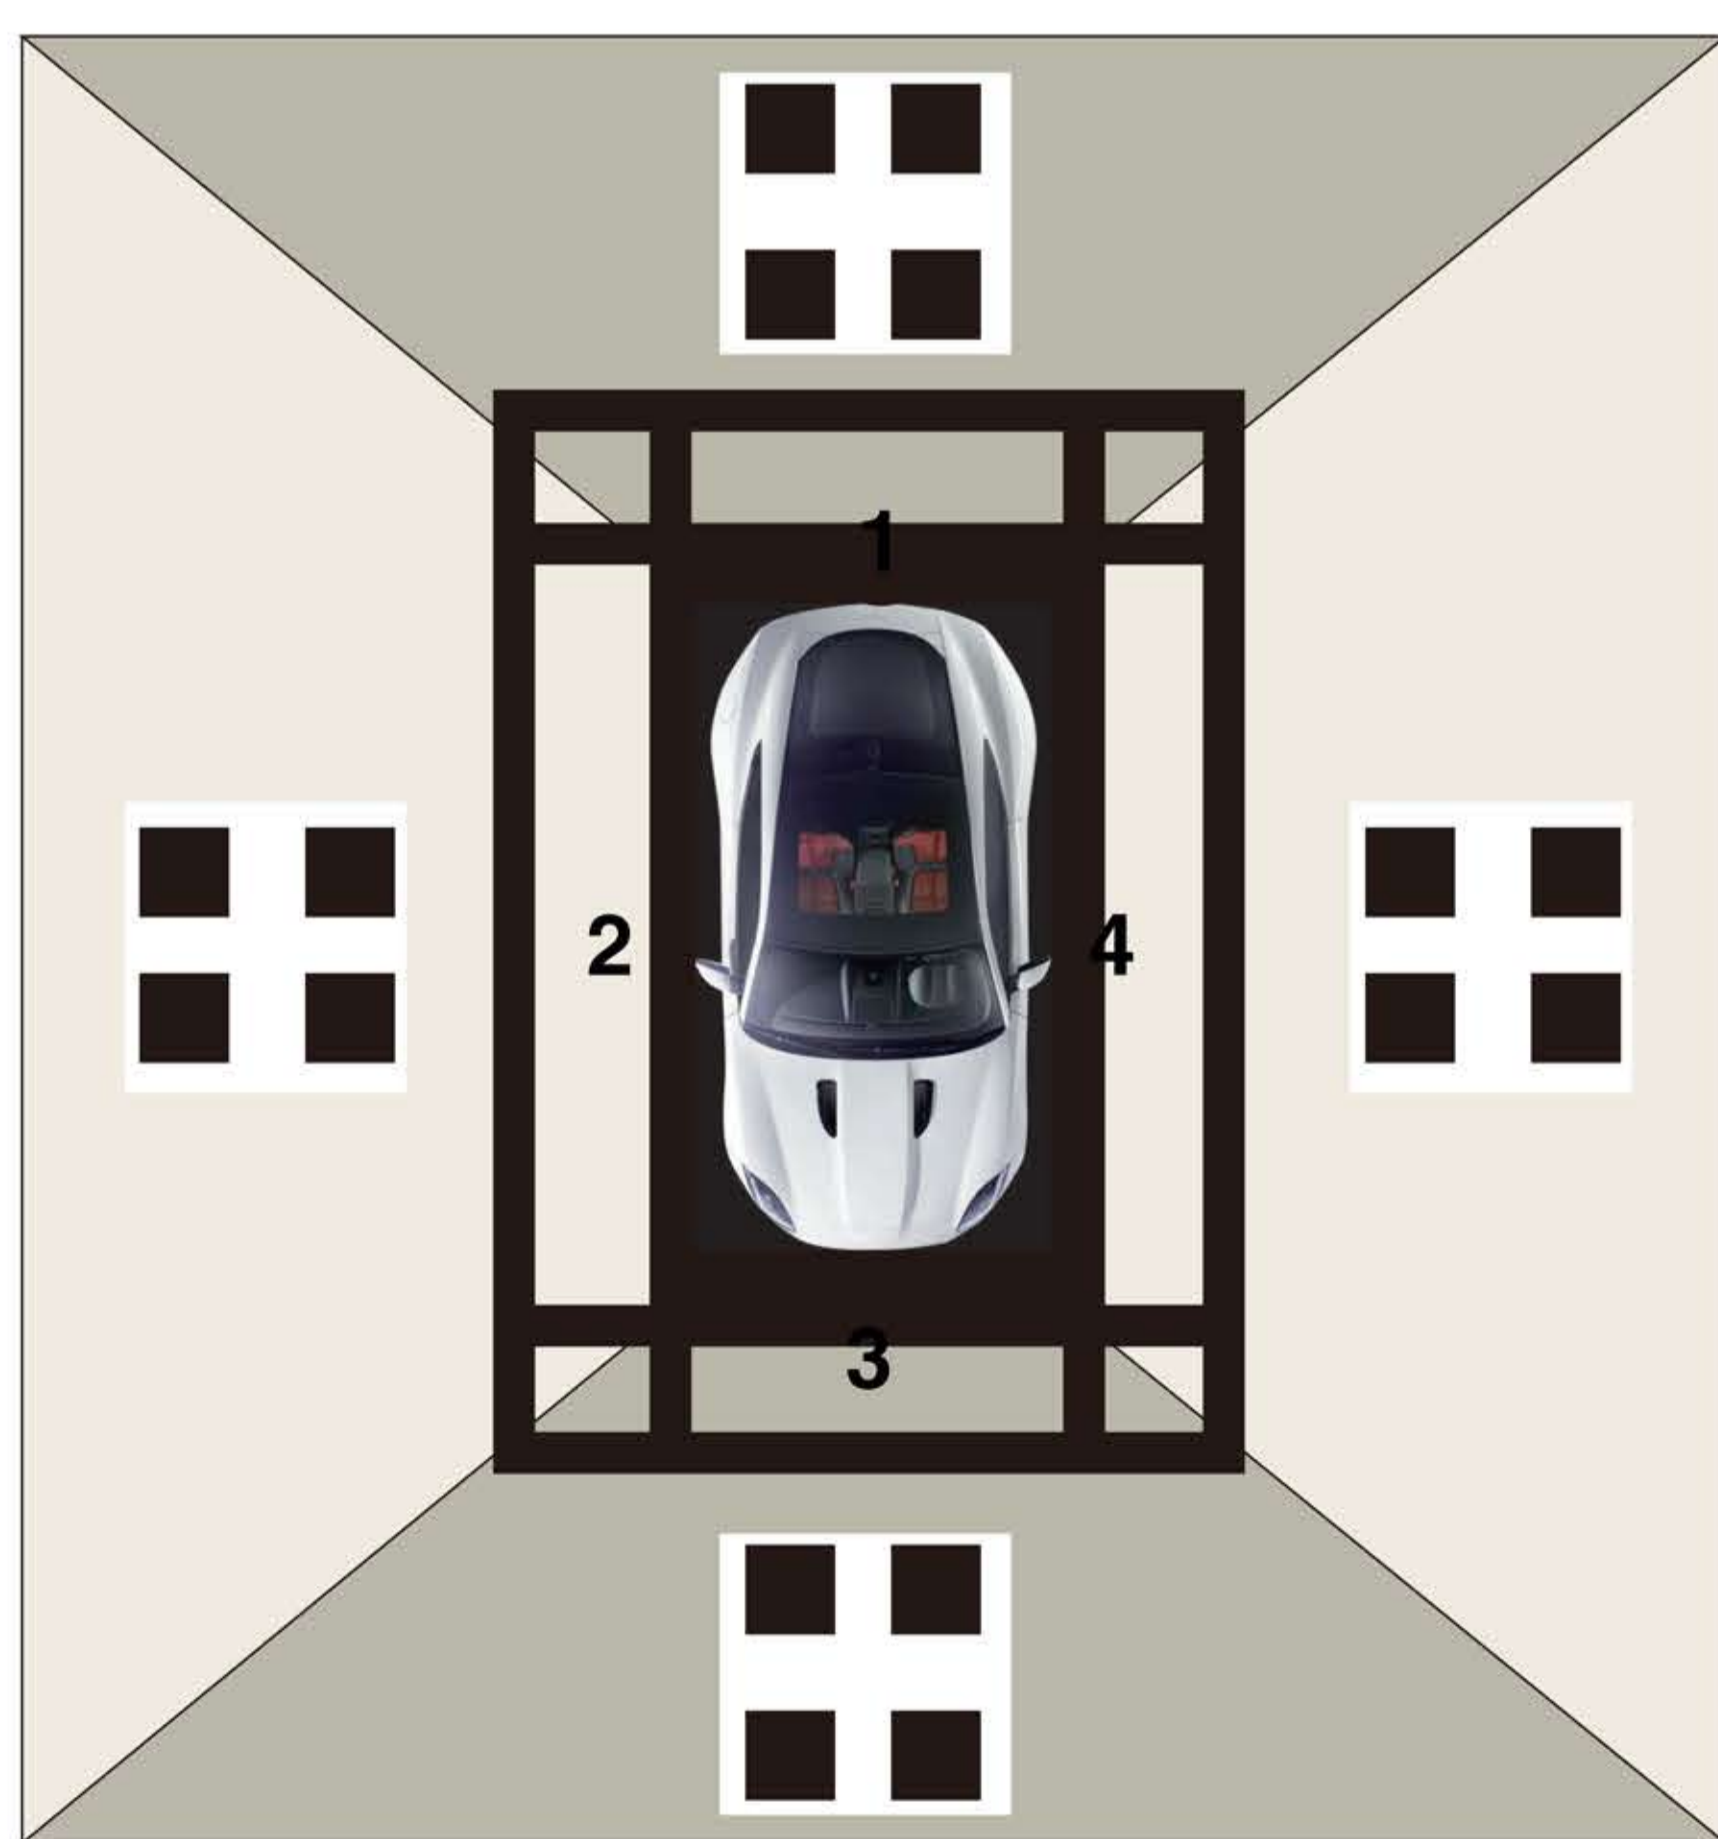

AROUND VIEW MONITOR

RAD-1000

360° DEGREE SCENE

Four Cameras

Real-time

Capture real-time images of around vehicle And display on the screen of head-unit

RoyalTek

www.royaltek.com