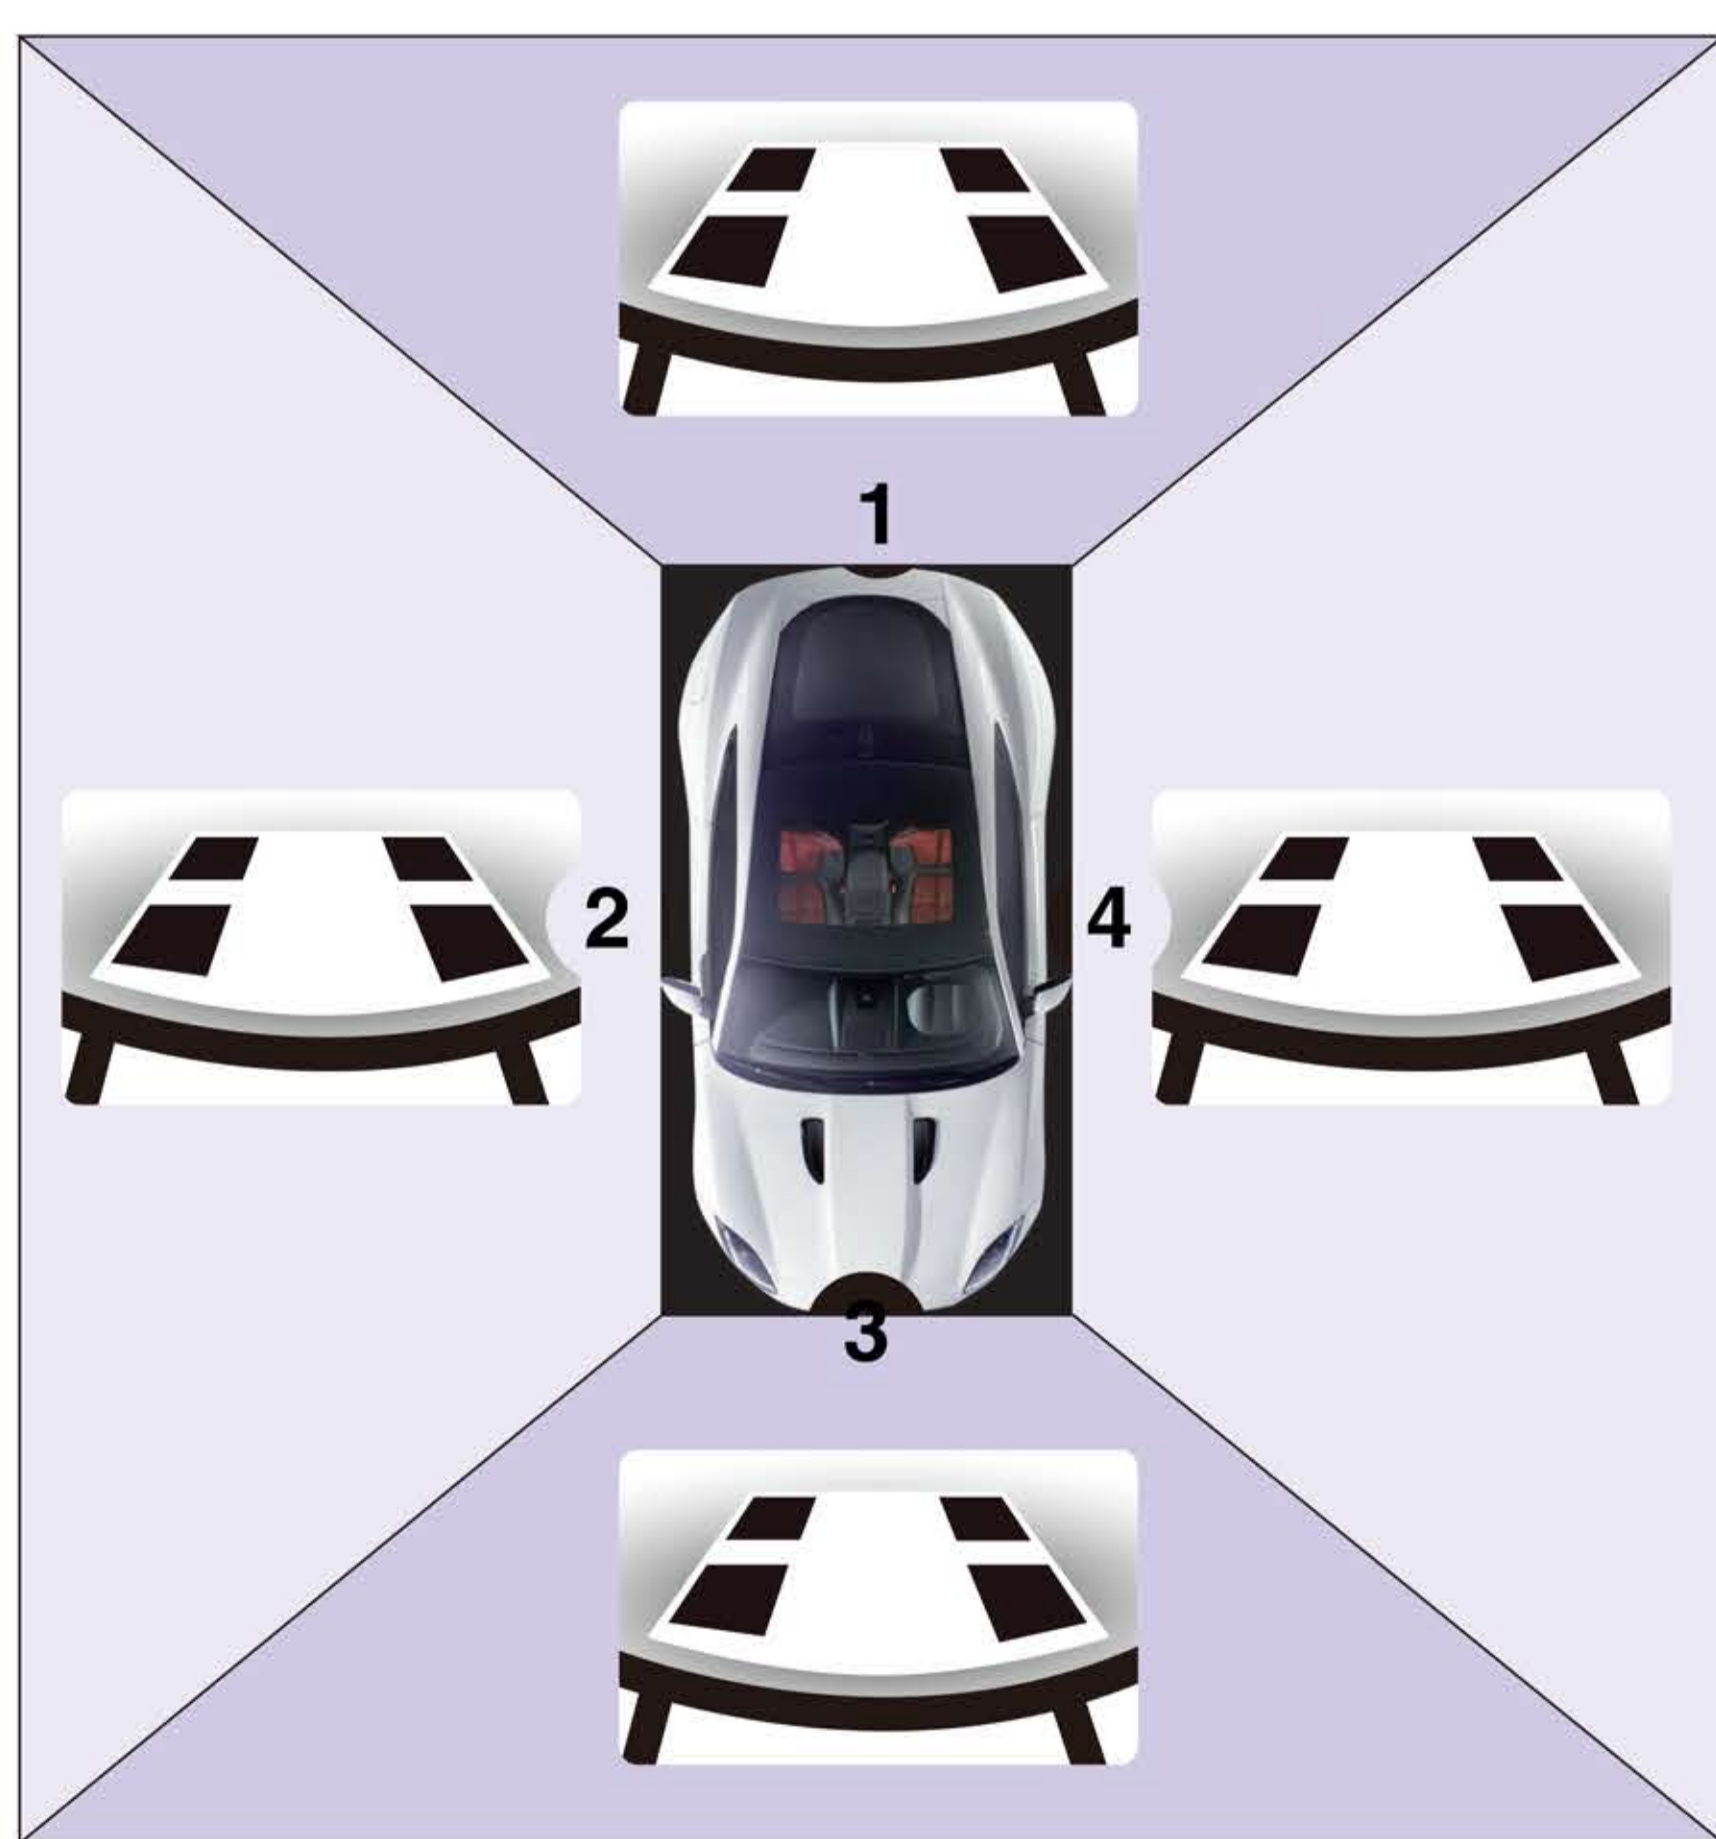

AROUND VIEW MONITOR

RAD-1000

360° DEGREE SCENE

Four Cameras

Real-time

Capture real-time images of around vehicle And display on the screen of head-unit

RoyalTek

www.royaltek.com