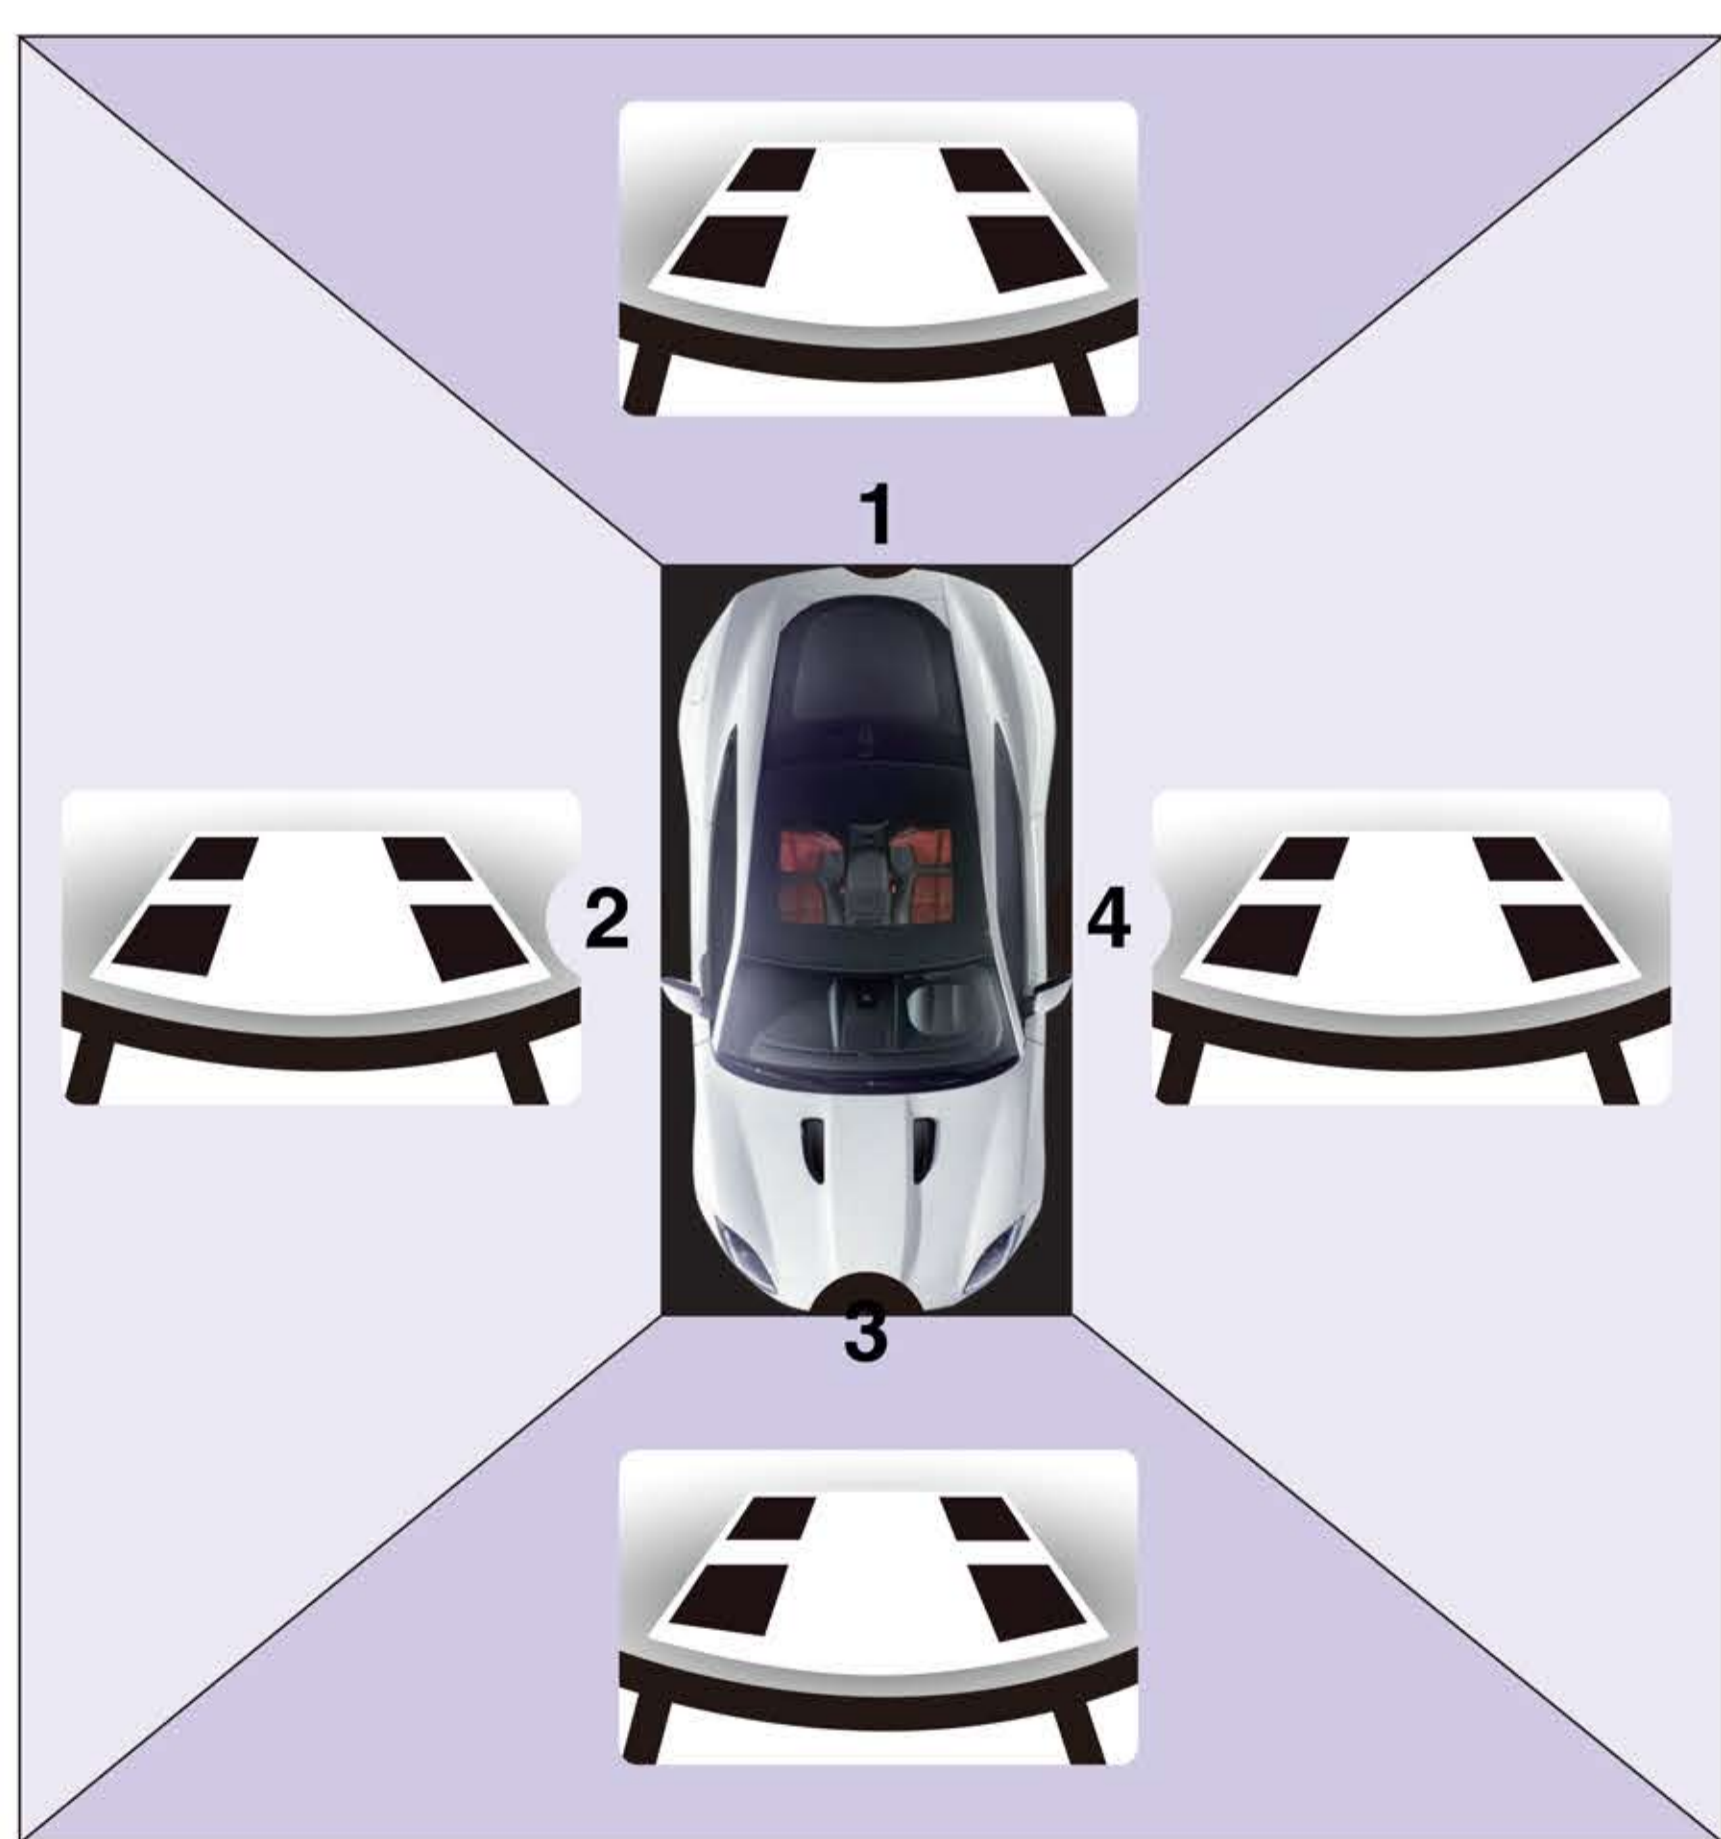

AROUND VIEW MONITOR

RAD-1000

360° DEGREE SCENE

Four Cameras

Real-time

Capture real-time images of around vehicle And display on the screen of head-unit

RoyalTek

www.royaltek.com